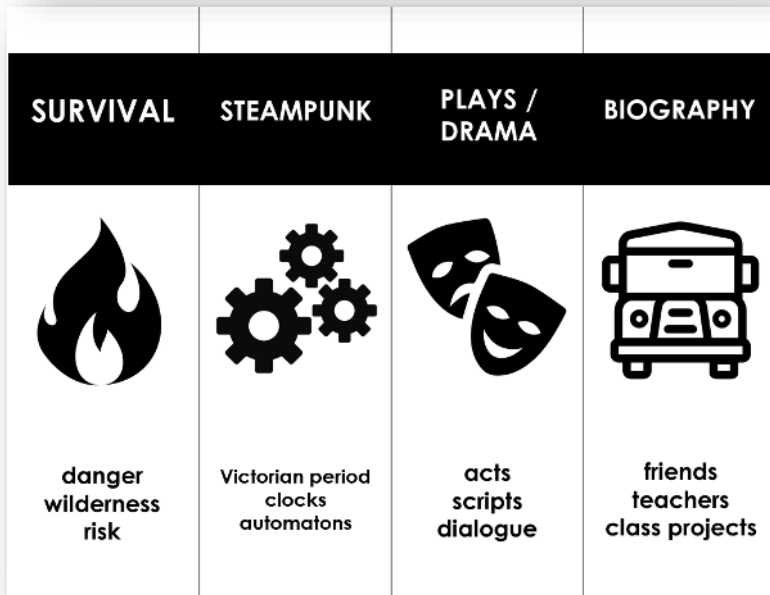

100% EDITABLE!

Everything – even the images! – is editable in PowerPoint, Google Slides, and PDF formats. You only need one of those formats to use these labels.